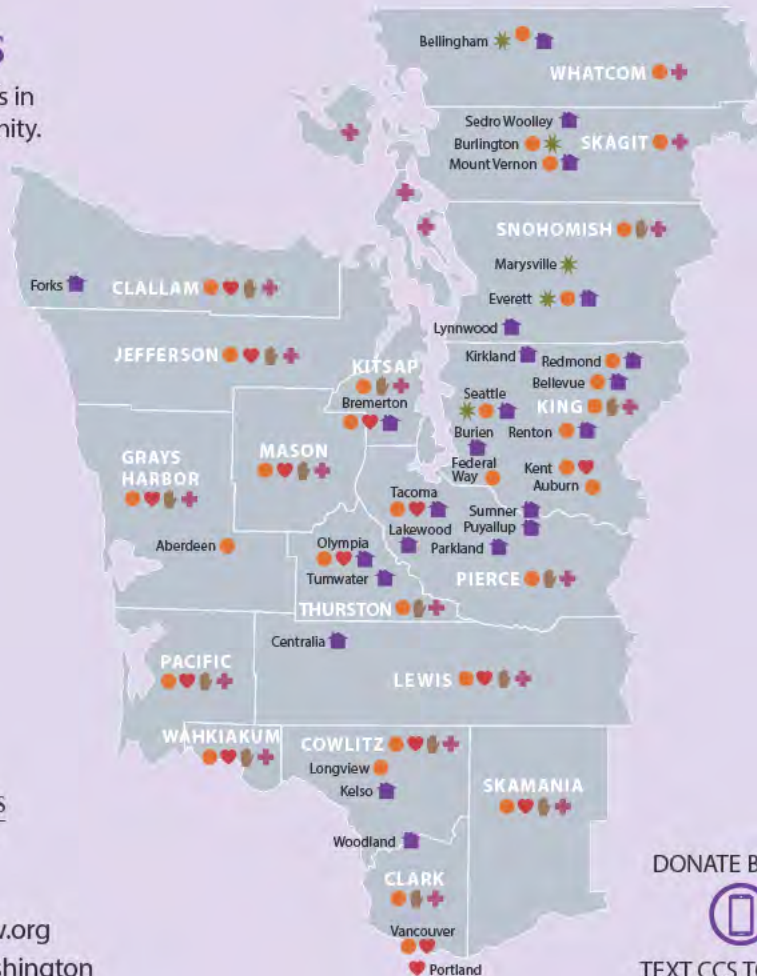

With so much human tragedy this past year, it has been vital to reach out and help others across our world. At the same time, I am reminded of St. Teresa of Calcutta's humble directive to *"Stay where you are. Find your own Calcutta. Find the sick, the suffering, and the lonely right where you are."*

Your gift to the *CCS Appeal for the Poor* will provide the help and hope that restores a desperate family, shelters a homeless child or serves a fragile elder *"right where you are."*

Through the eyes of a child, we are reminded of Christ's message of love. Please join me in sharing that message with your gift of support. A gift that will help shine Christ's light on all we serve as they journey from sorrow to hope.

With gratitude and blessings, I am

Sincerely in Christ,

Archbishop J. Peter Sartain

WHERE TO FIND US

Providing caring services to people of all beliefs in every Western Washington county and community.

SERVICES OFFERED

-  **Addiction Treatment and Recovery Services**
-  **Family Center/Services**
(Accessible in every county)
-  **Family Behavioral Health System**
-  **Housing**
-  **Volunteer Services**
-  **Long Term Care Services**
(Accessible in every county)